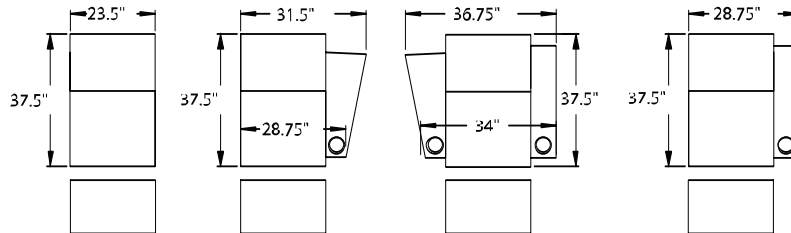

5400 ARMLESS
RECLINER
5401 ARMLESS
POWER

5440
CONSOLE RF
5441
POWER

5240 LF ARM
CONSOLE RF
5241
POWER

5200 RF ARM
RECLINER
5201 RF ARM
POWER